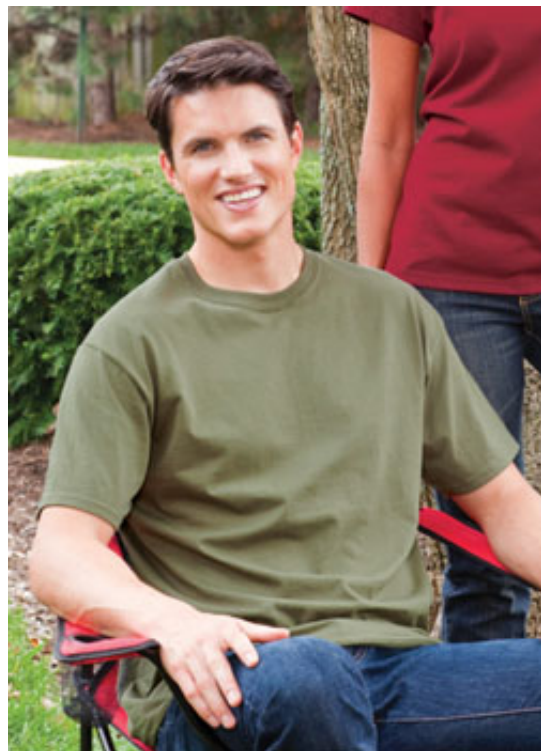

## Adult Short Sleeve T-shirts 2000

Gildan® Adult 6.0 Ounce Ultra Cotton® T-Shirt. 6 ounce, 100% cotton pre-shrunk jersey knit. Double stitched seamless collar, taped neck and shoulders. Quarter-turned body. Double needle sleeve and bottom hems. Classic fit. Tear away label. Sizes S-5XL: Neutrals: Natural, White. Heathers: Ash Grey (99/1), Sport Grey (90/10). Colors: Antique Cherry Red (90/10), Antique Irish Green (90/10), Antique Royal (90/10), Azalea, Black, Blue Dusk, Cardinal Red, Carolina Blue, Charcoal, Cherry Red, Chestnut, Cornsilk, Daisy, Dark Chocolate, Dark Heather (50/50), Forest Green, Galapagos Blue, Gold, Heather Cardinal (50/50), Heather Indigo (50/50), Heather Navy (50/50), Heather Sapphire (50/50), Heliconia, Ice Grey, Indigo Blue, Iris, Irish Green, Jade Dome, Kelly Green, Kiwi, Light Blue, Light Pink, Lime, Maroon, Metro Blue, Military Green, Mint Green, Navy, Olive, Orange, Orchid, Pistachio, Prairie Dust/Coyote Brown, Prepared for Dye, Purple, Red, Royal, Safety Green (50/50)\*\*, S. Orange (50/50), Safety Pink (50/50), Sand, Sapphire, Sky, Stone Blue, Tan, Tangerine, T. Orange, Vegas Gold. \*\*ANSI/ISEA

Gildan® Adult 6.0 Ounce Ultra Cotton® T-Shirt

Catalog Page #12